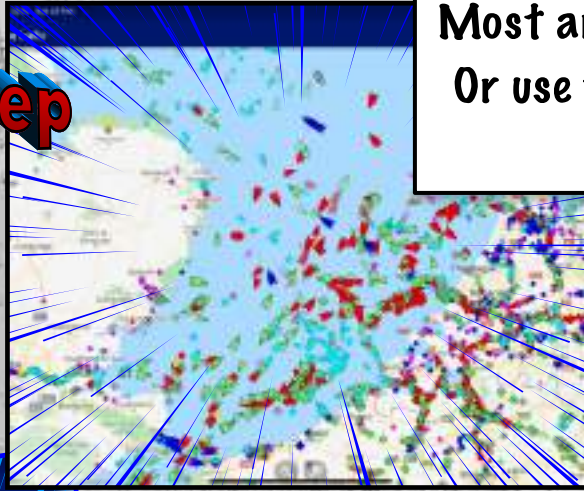

Ship Bingo!

First step

Download a marine tracker app. Most are free for basic features. Or use the Teesport website link from Spark.

Second step

Choose an area of the world to find a boat.

Third step

Choose a boat at random. Its basic details will appear with port calls and previous route.

Fourth step

The task is to create a ten minute fact file about the city or country that the boat is travelling from (or to). The task undertaken regularly develops excellent research skills and presentation of info as well as international knowledge. Use Pages, Pic Collage or Keynote for presenting findings.